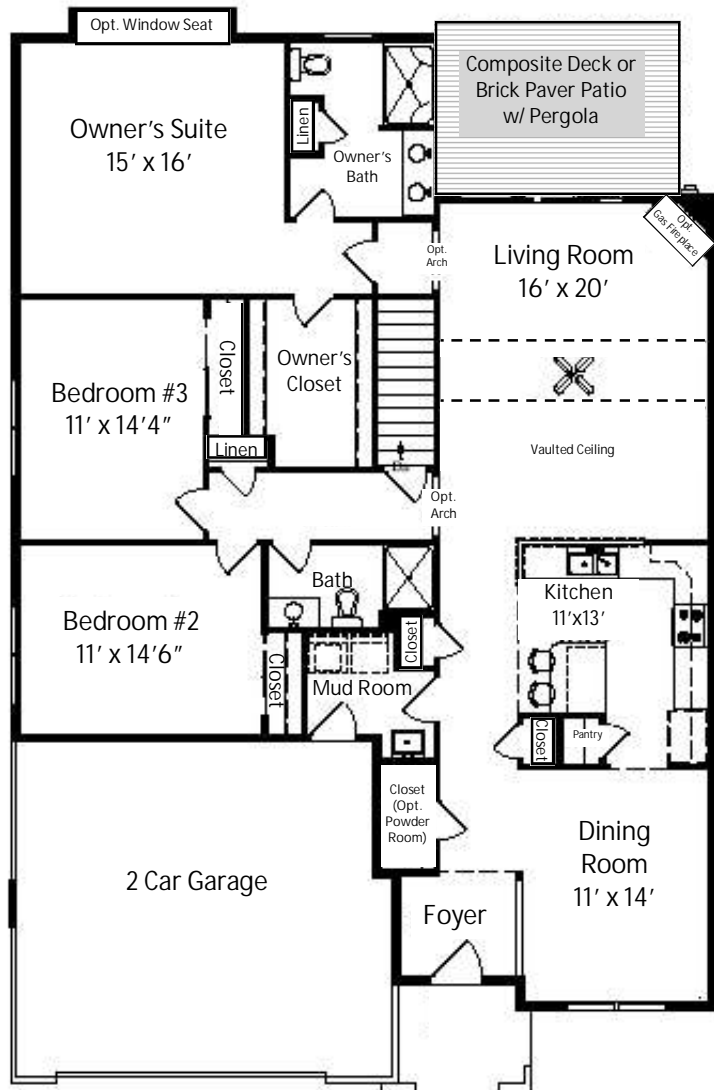

The Emerald

Rancher - 1,920 Square Feet - 3 BR 2 Bath
 Attached From: \$313,950 Detached From: \$331,950

Optional Floor Plan
 With Soaking Tub

- This plan may depict optional items not included in base price.
- Plan is subject to change or may be discontinued at any time without notice.
- All high ceilings in two story plans are calculated as 1½ times floor square footage.
- Not all model types may be built at all unit locations. See Neighborhood Sales Manager for details.