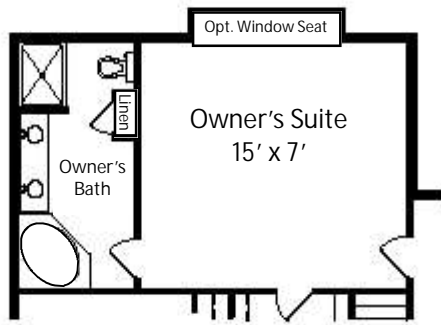

The Emerald

Rancher - 1,920 Square Feet - 3 BR 2 Bath
 Attached From: \$313,950 Detached From: \$331,950

Optional Floor Plan
 With Soaking Tub

- This plan may depict optional items not included in base price.
- Plan is subject to change or may be discontinued at any time without notice.
- All high ceilings in two story plans are calculated as 1½ times floor square footage.
- Not all model types may be built at all unit locations. See Neighborhood Sales Manager for details.