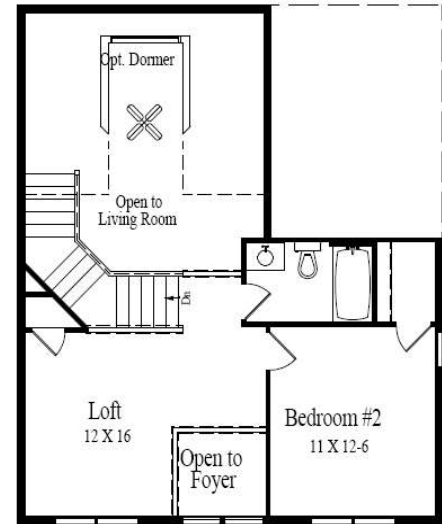

# The Amber

1 1/2 Story - 2,290 Square Feet - 2 BR 2 1/2 Bath  
 (Issue Date: 3/12/10)

FIRST FLOOR

SECOND FLOOR

- This plan may depict optional items not included in base price.
- Plan is subject to change or may be discontinued at any time without notice.
- All high ceilings in two story plans are calculated as 1 1/2 times floor square footage.
- Not all model types may be built at all unit locations. See Neighborhood Sales Manager for details.