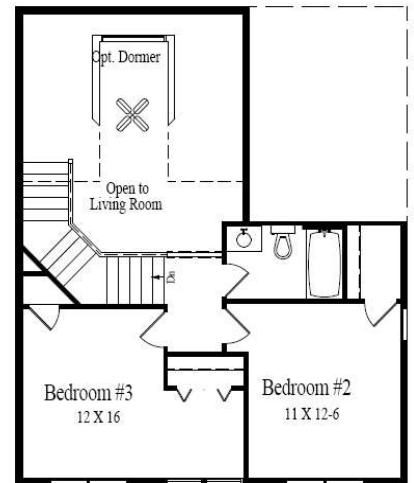

Amber

2 Story - 2,290 Square Feet
 2 BR 2½ Bath w/Loft - or - 3 BR 2½ Bath
 (Issue Date: 04/22/11)

FIRST FLOOR

SECOND FLOOR
2 BR option

SECOND FLOOR
3 BR option

- This plan may depict optional items not included in base price.
- Plan is subject to change or may be discontinued at any time without notice.
- All high ceilings in two story plans are calculated as 1½ times floor square footage.
- Not all model types may be built at all unit locations. See Neighborhood Sales Manager for details.