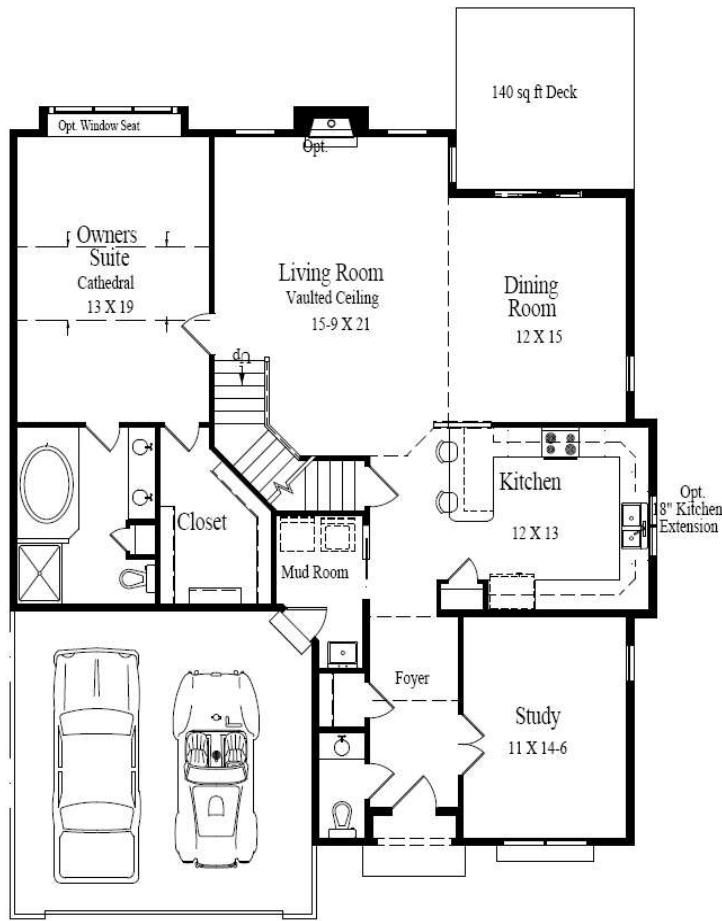

# The Amber

1 1/2 Story - 2,290 Square Feet - 2 BR 2 1/2 Bath  
 (Issue Date: 3/12/10)

FIRST FLOOR

SECOND FLOOR

- This plan may depict optional items not included in base price.
- Plan is subject to change or may be discontinued at any time without notice.
- All high ceilings in two story plans are calculated as 1 1/2 times floor square footage.
- Not all model types may be built at all unit locations. See Neighborhood Sales Manager for details.