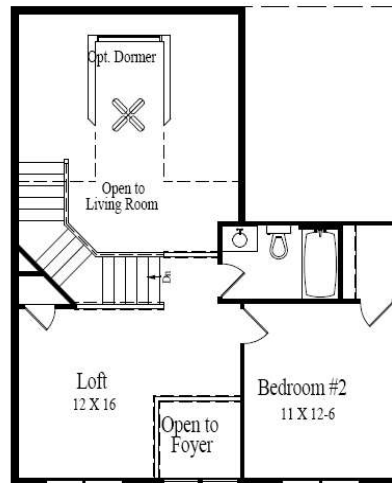

Amber

2 Story - 2,290 Square Feet
 2 BR 2½ Bath w/Loft - or - 3 BR 2½ Bath
 (Issue Date: 04/22/11)

FIRST FLOOR

SECOND FLOOR
2 BR option

SECOND FLOOR
3 BR option

- This plan may depict optional items not included in base price.
- Plan is subject to change or may be discontinued at any time without notice.
- All high ceilings in two story plans are calculated as 1½ times floor square footage.
- Not all model types may be built at all unit locations. See Neighborhood Sales Manager for details.