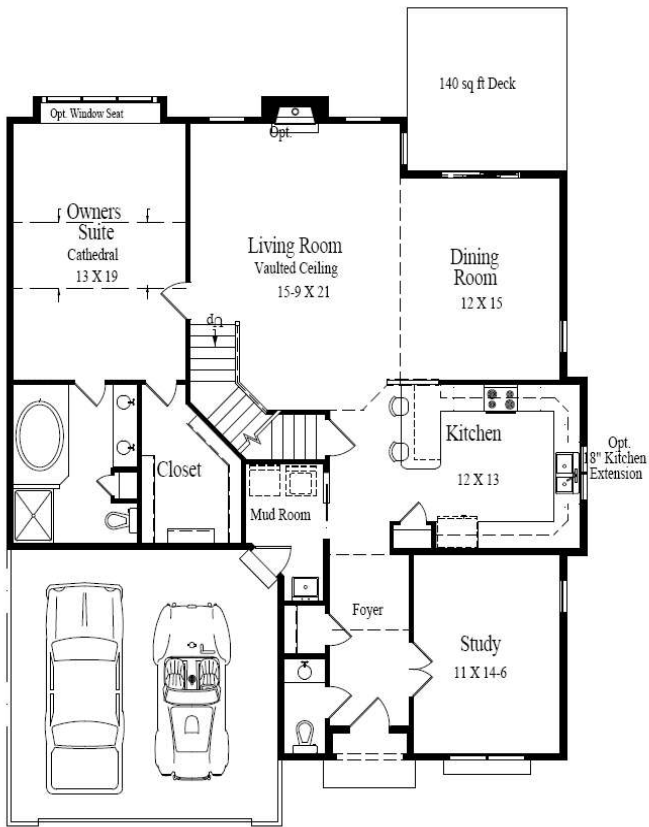

Amber

2 Story - 2,290 Square Feet
 2 BR 2½ Bath w/Loft - or - 3 BR 2½ Bath
 (Issue Date: 04/22/11)

FIRST FLOOR

SECOND FLOOR
2 BR option

SECOND FLOOR
3 BR option

- This plan may depict optional items not included in base price.
- Plan is subject to change or may be discontinued at any time without notice.
- All high ceilings in two story plans are calculated as 1½ times floor square footage.
- Not all model types may be built at all unit locations. See Neighborhood Sales Manager for details.