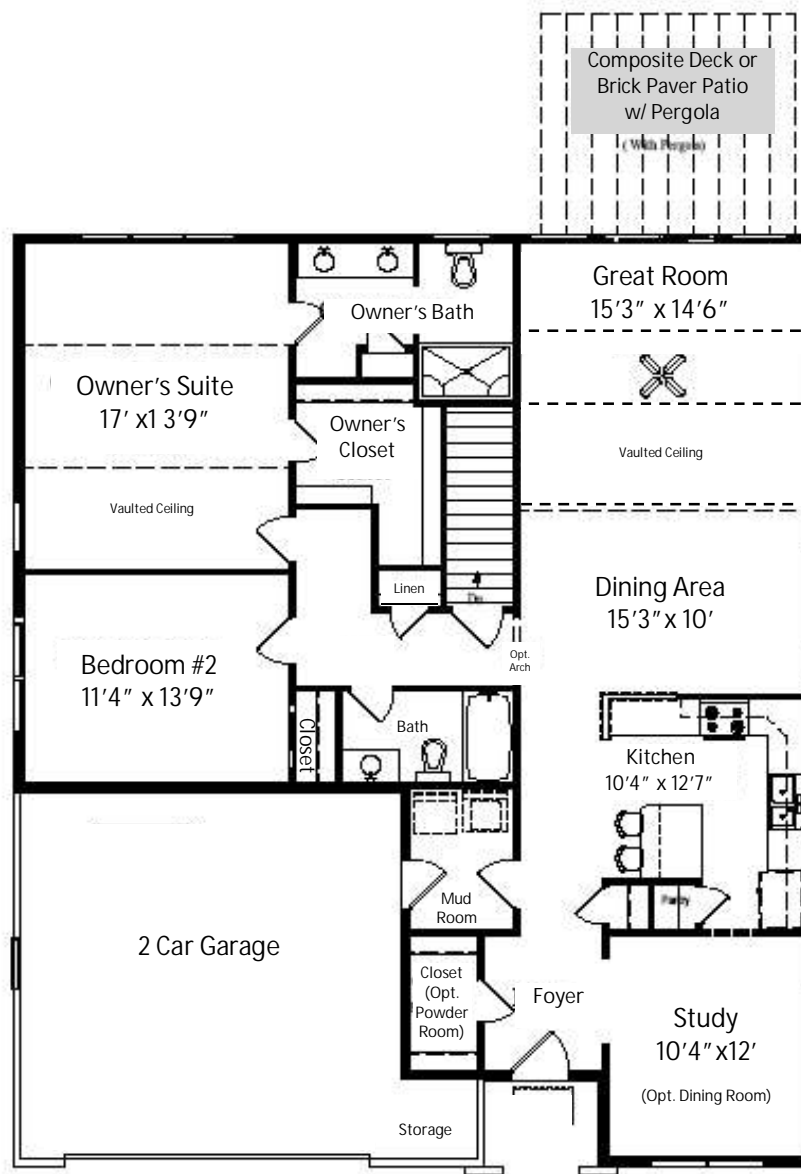

# The Amethyst

Rancher - 1,670 Square Feet - 2 BR 2 Bath  
 (Issue Date: 3/12/10)

- This plan may depict optional items not included in base price.
- Plan is subject to change or may be discontinued at any time without notice.
- All high ceilings in two story plans are calculated as 1½ times floor square footage.
- Not all model types may be built at all unit locations. See Neighborhood Sales Manager for details.