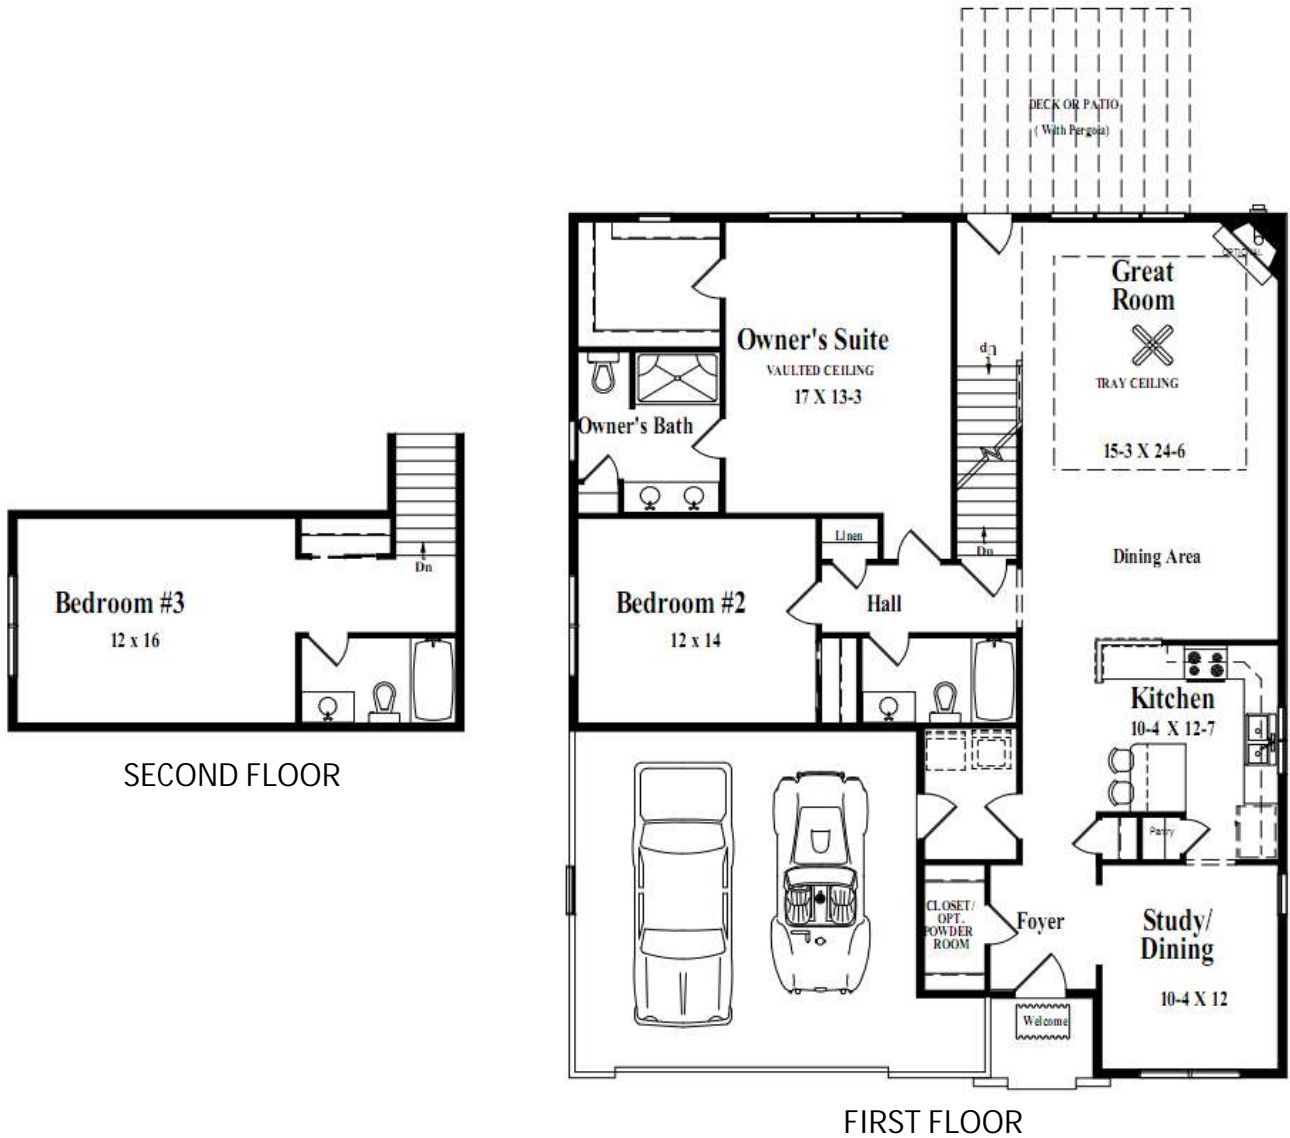

The Amethyst

1 1/2 Story - 2,050 Square Feet - 3 BR 3 Bath
 (Issue Date: 3/12/10)

- This plan may depict optional items not included in base price.
- Plan is subject to change or may be discontinued at any time without notice.
- All high ceilings in two story plans are calculated as 1 1/2 times floor square footage.
- Not all model types may be built at all unit locations. See Neighborhood Sales Manager for details.