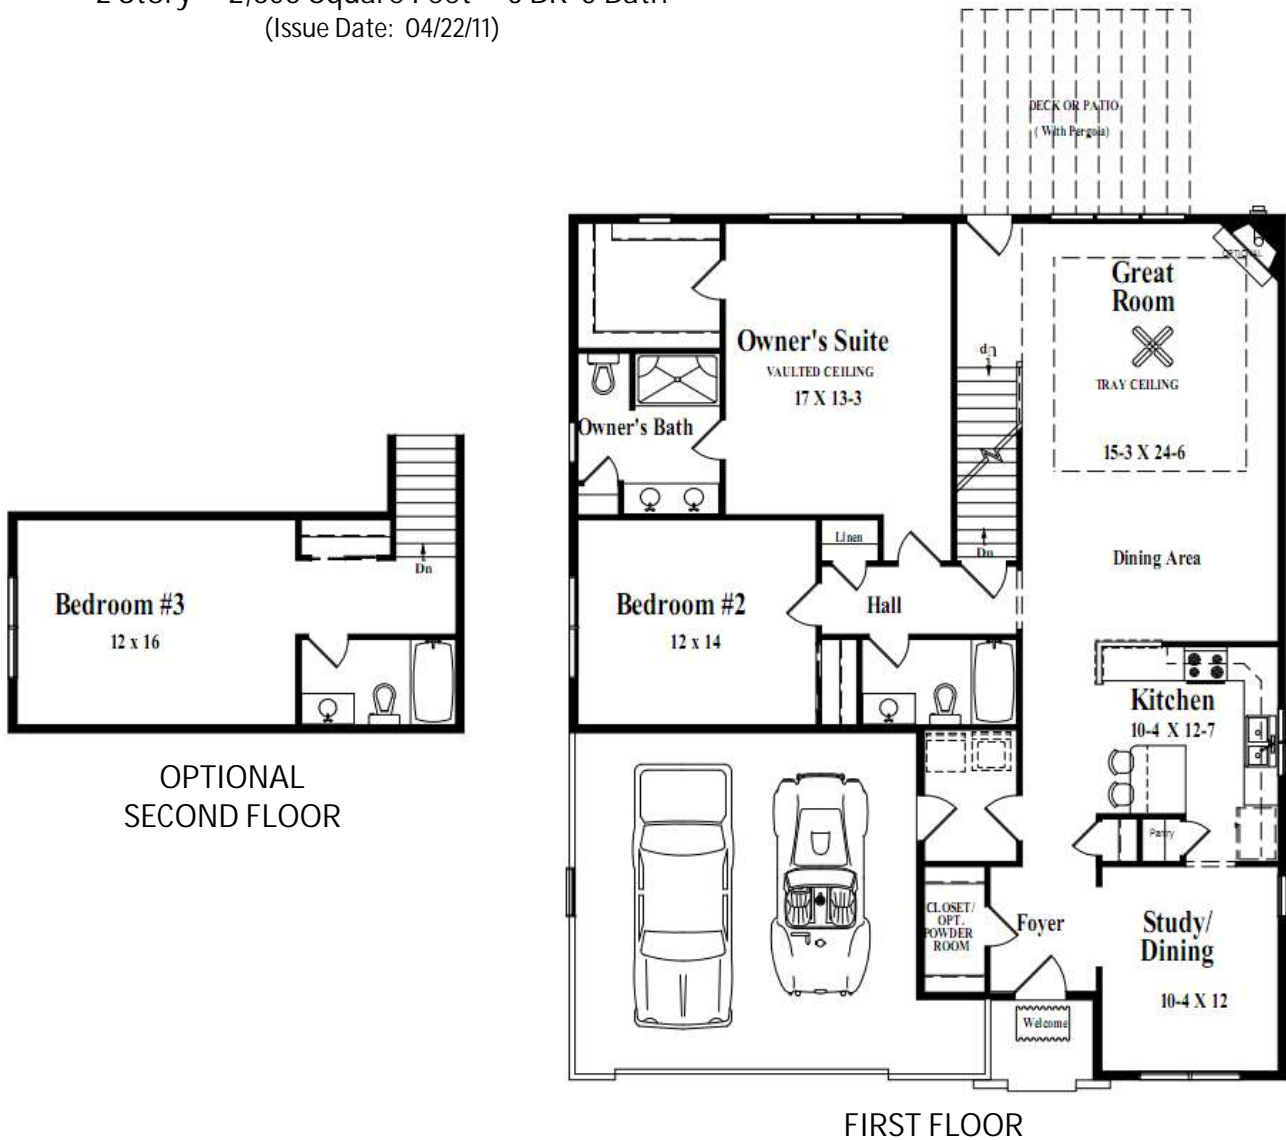

# Amethyst

Rancher - 1,670 Square Feet - 2 BR 2 Bath  
 or  
 2 Story - 2,050 Square Feet - 3 BR 3 Bath  
 (Issue Date: 04/22/11)

- This plan may depict optional items not included in base price.
- Plan is subject to change or may be discontinued at any time without notice.
- All high ceilings in two story plans are calculated as 1½ times floor square footage.
- Not all model types may be built at all unit locations. See Neighborhood Sales Manager for details.