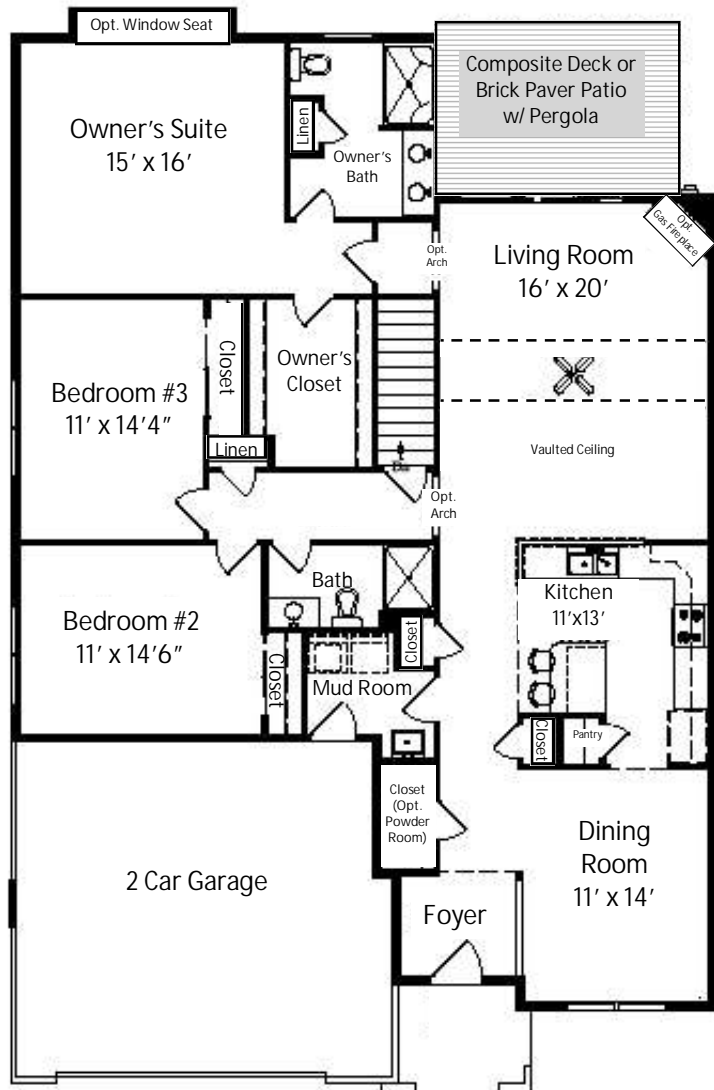

The Emerald

Rancher - 1,920 Square Feet - 3 BR 2 Bath
 Detached From: \$331,950
 (Issue Date: 2/23/10)

Optional Floor Plan
 With Soaking Tub

- This plan may depict optional items not included in base price.
- Plan is subject to change or may be discontinued at any time without notice.
- All high ceilings in two story plans are calculated as 1½ times floor square footage.
- Not all model types may be built at all unit locations. See Neighborhood Sales Manager for details.