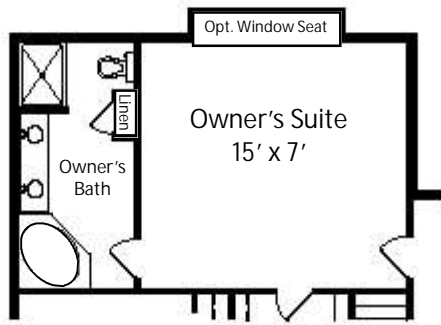

The Emerald

Rancher - 1,920 Square Feet - 3 BR 2 Bath
 Detached From: \$331,950
 (Issue Date: 2/23/10)

Optional Floor Plan
 With Soaking Tub

- This plan may depict optional items not included in base price.
- Plan is subject to change or may be discontinued at any time without notice.
- All high ceilings in two story plans are calculated as 1½ times floor square footage.
- Not all model types may be built at all unit locations. See Neighborhood Sales Manager for details.