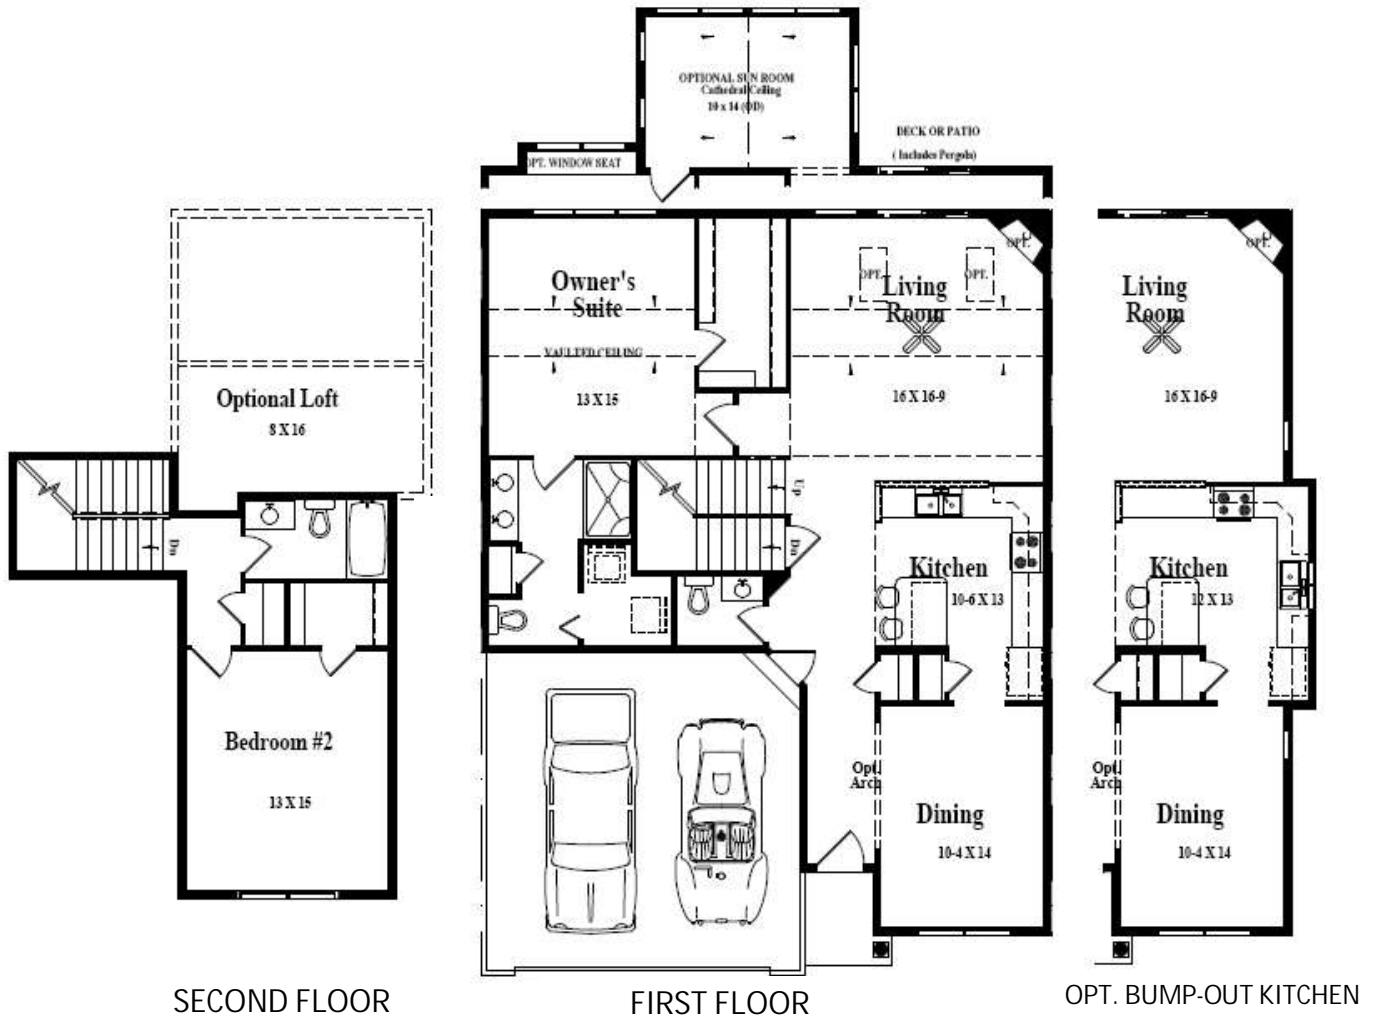

# Jade

2 Story - 1,710 Square Feet - 2 BR 2½ Bath  
 (Issue Date: 04/22/11)

- This plan may depict optional items not included in base price.
- Plan is subject to change or may be discontinued at any time without notice.
- All high ceilings in two story plans are calculated as 1½ times floor square footage.
- Not all model types may be built at all unit locations. See Neighborhood Sales Manager for details.