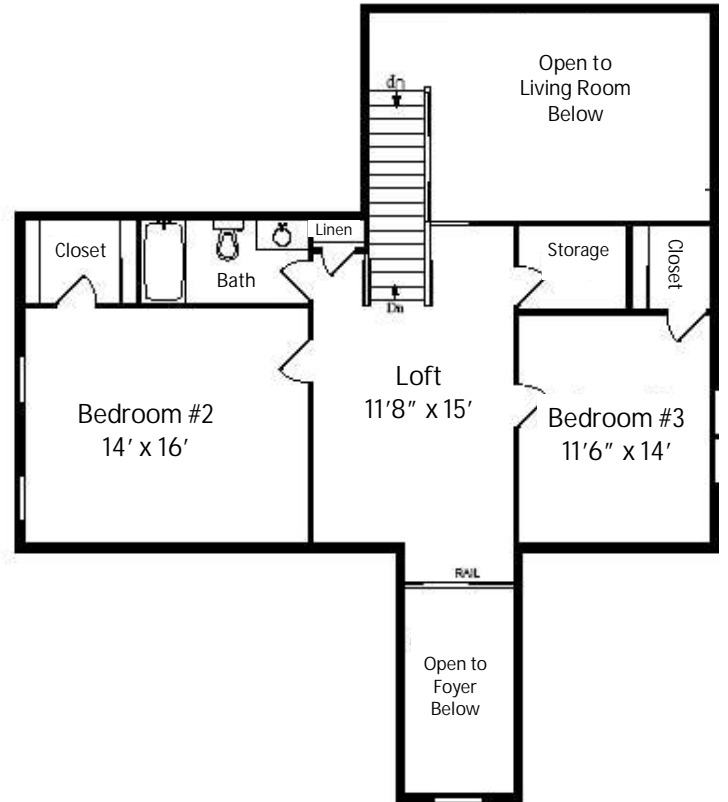

The Sapphire

2 Story - 2,865 Square Feet - 3 BR 3 Bath
 Detached From: \$406,950
 (Issue Date: 2/23/10)

FIRST FLOOR

SECOND FLOOR

- This plan may depict optional items not included in base price.
- Plan is subject to change or may be discontinued at any time without notice.
- All high ceilings in two story plans are calculated as 1½ times floor square footage.
- Not all model types may be built at all unit locations. See Neighborhood Sales Manager for details.