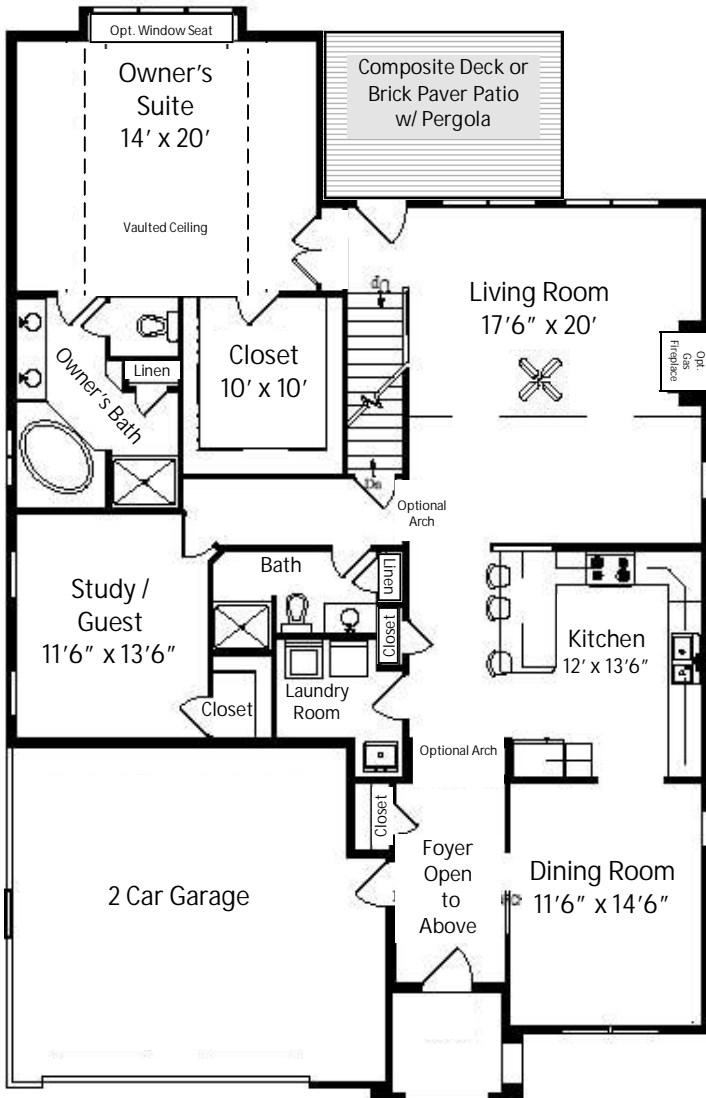

The Sapphire

2 Story - 2,865 Square Feet - 3 BR 3 Bath
 Detached From: \$406,950
 (Issue Date: 2/23/10)

FIRST FLOOR

SECOND FLOOR

- This plan may depict optional items not included in base price.
- Plan is subject to change or may be discontinued at any time without notice.
- All high ceilings in two story plans are calculated as 1½ times floor square footage.
- Not all model types may be built at all unit locations. See Neighborhood Sales Manager for details.