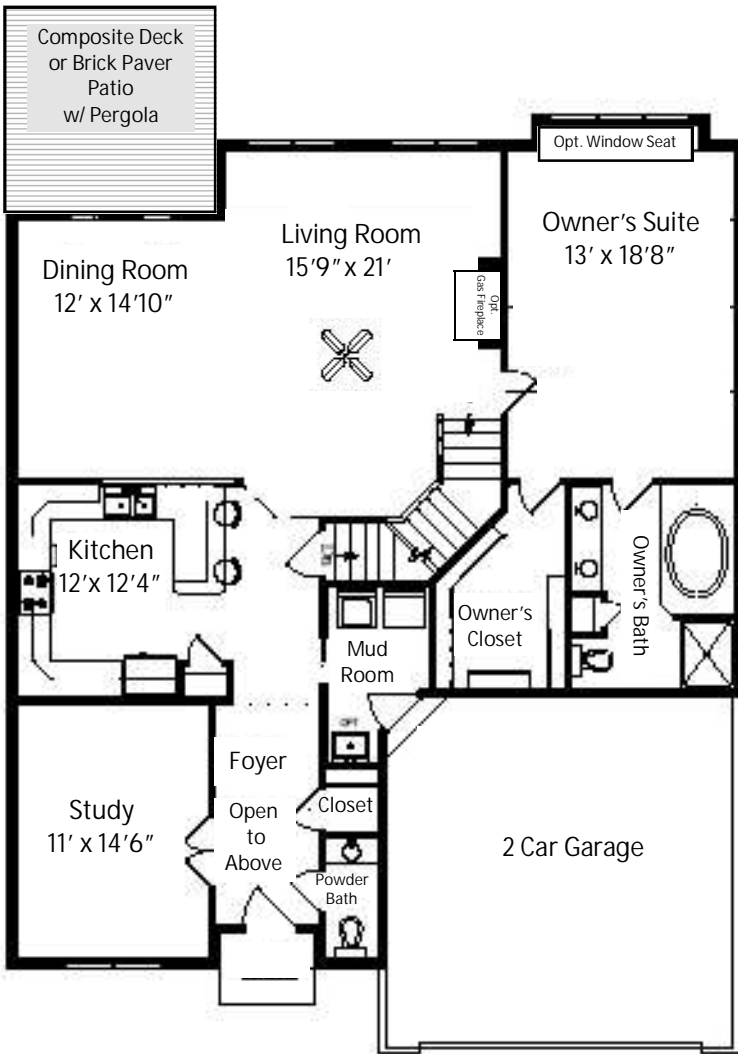

The Topaz

2 Story - 2,640 Square Feet - 2/3 BR 2½ Bath
 Detached From: \$388,950
 (Issue Date: 2/23/10)

FIRST FLOOR

SECOND FLOOR

- This plan may depict optional items not included in base price.
- Plan is subject to change or may be discontinued at any time without notice.
- All high ceilings in two story plans are calculated as 1½ times floor square footage.
- Not all model types may be built at all unit locations. See Neighborhood Sales Manager for details.