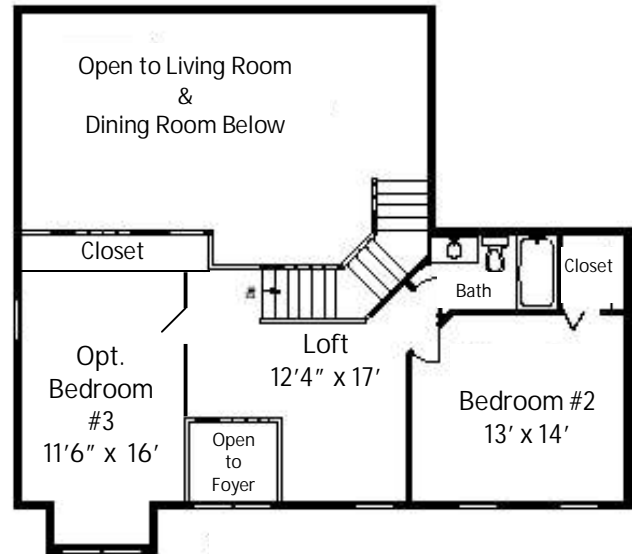

The Topaz

2 Story - 2,640 Square Feet - 2/3 BR 2½ Bath
 Detached From: \$388,950
 (Issue Date: 2/23/10)

FIRST FLOOR

SECOND FLOOR

- This plan may depict optional items not included in base price.
- Plan is subject to change or may be discontinued at any time without notice.
- All high ceilings in two story plans are calculated as 1½ times floor square footage.
- Not all model types may be built at all unit locations. See Neighborhood Sales Manager for details.