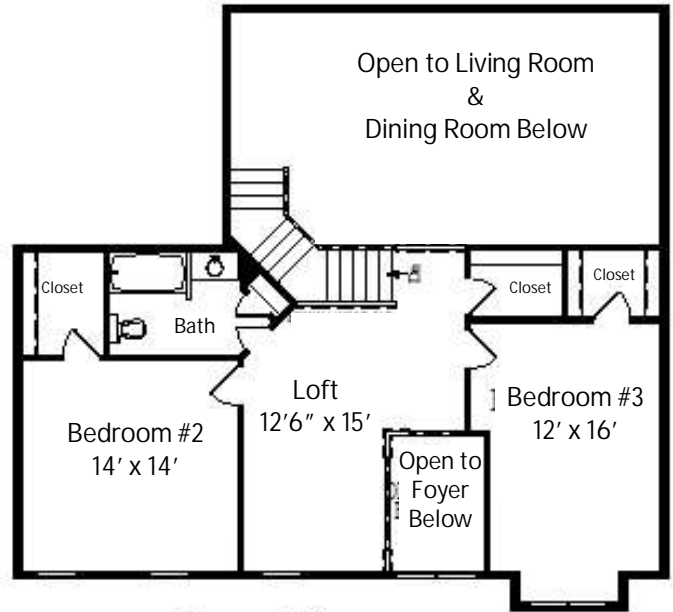

Turquoise

2 Story - 2,885 Square Feet - 3 BR 2½ Bath
 (Issue Date: 04/22/11)

FIRST FLOOR

SECOND FLOOR

- This plan may depict optional items not included in base price.
- Plan is subject to change or may be discontinued at any time without notice.
- All high ceilings in two story plans are calculated as 1½ times floor square footage.
- Not all model types may be built at all unit locations. See Neighborhood Sales Manager for details.