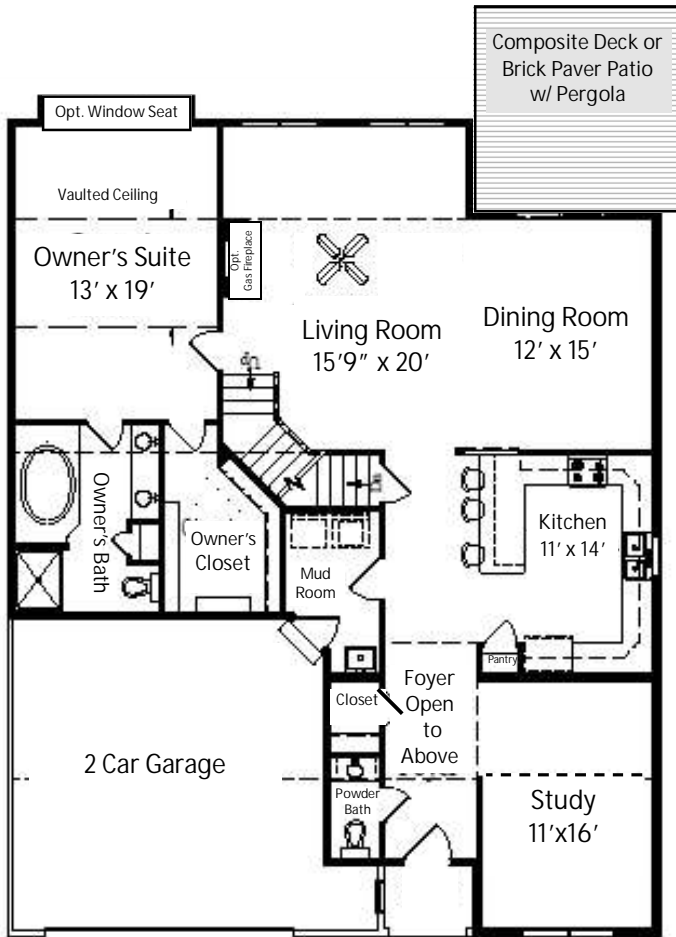

Turquoise

2 Story - 2,885 Square Feet - 3 BR 2½ Bath
 (Issue Date: 04/22/11)

FIRST FLOOR

SECOND FLOOR

- This plan may depict optional items not included in base price.
- Plan is subject to change or may be discontinued at any time without notice.
- All high ceilings in two story plans are calculated as 1½ times floor square footage.
- Not all model types may be built at all unit locations. See Neighborhood Sales Manager for details.