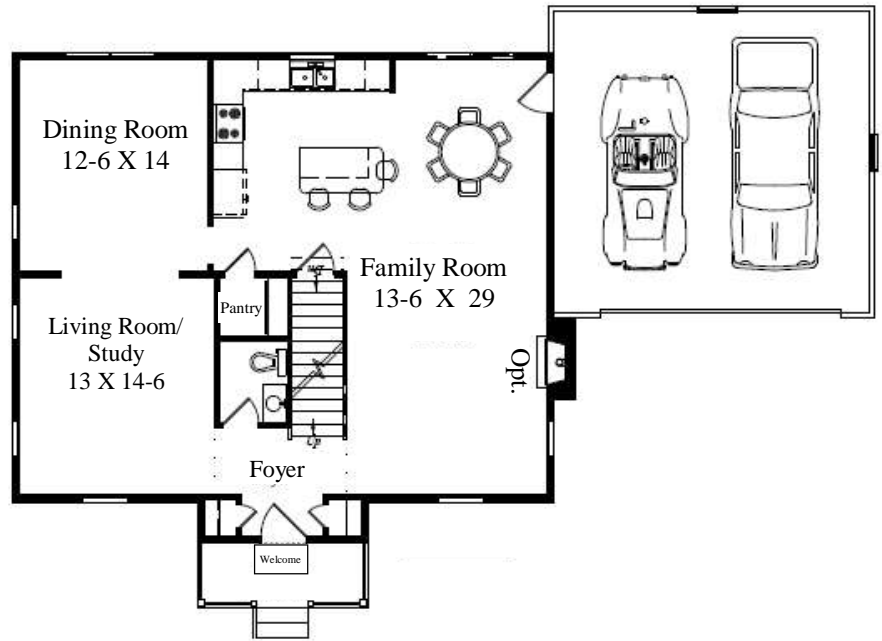

BRIGHTON

Floor Plans

Elevation with Shutters

First Floor

Elevation with Twin Windows

Second Floor

"The Tea Rose"

2 Story

3 BR - 2½ Bath - 2,250 SF

NOTE: Facade renderings may show optional items that are not included in base price. Room sizes shown in floorplans are approximate. All information is subject to change without notice. 8/1/2010