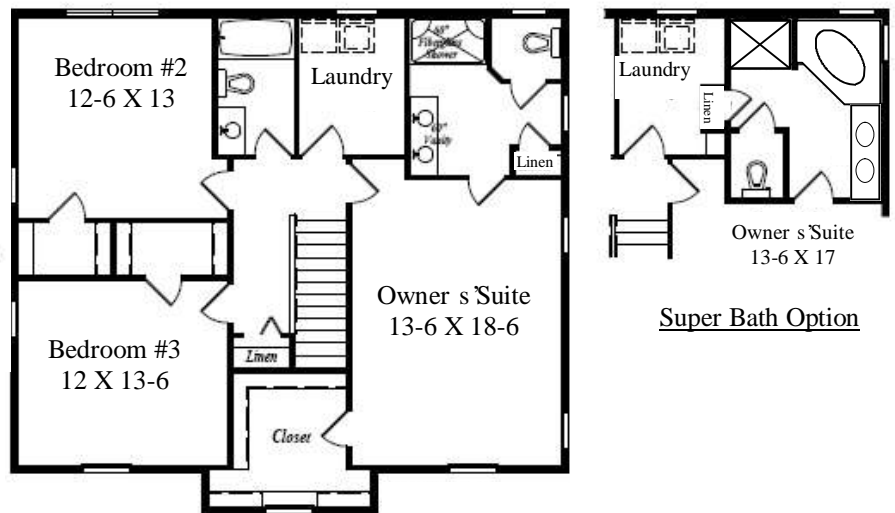

BRIGHTON

Floor Plans

Elevation with Shutters

First Floor

Elevation with Twin Windows

Second Floor

"The Tea Rose"

2 Story

3 BR - 2½ Bath - 2,250 SF

NOTE: Facade renderings may show optional items that are not included in base price. Room sizes shown in floorplans are approximate. All information is subject to change without notice. 8/1/2010