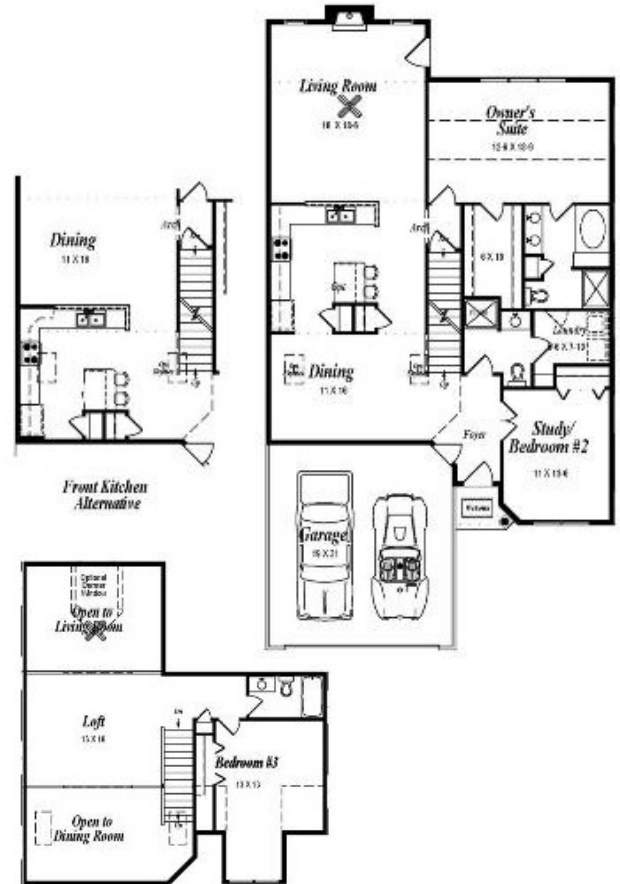

# Free

**HARDWOOD FLOORS**  
In Foyer, Hallway and Kitchen

# Free

**GRANITE KITCHEN COUNTERTOP**  
Includes stainless steel under mount sink  
and pullout sprayer faucet

(Hardwood: Bruce Dundee; Granite: Group A; Sink: Elkay ELUH3118; Faucet: Moen Salora)

- Offer valid on FIRST Serene sold from inventory (Unit 18 or 23).
- Offer is valid until November 30, 2008.
- Closing to take place by 2/28/2009.
- Cannot be combined with other offers.
- Ask Sales Representative for information.