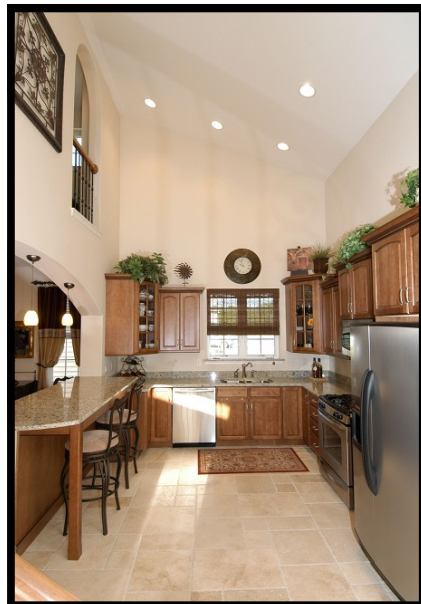

# Free

**HARDWOOD FLOORS**  
In Foyer, Hallway and Kitchen

# Free

**GRANITE KITCHEN COUNTERTOP**  
Includes stainless steel under mount sink  
and pullout sprayer faucet

(Hardwood: Bruce Dundee; Granite: Group A; Sink: Elkay ELUH3118; Faucet: Moen Salora)

- Offer valid on FIRST Serene sold from inventory (Unit 18 or 23).
- Offer is valid until November 30, 2008.
- Closing to take place by 2/28/2009.
- Cannot be combined with other offers.
- Ask Sales Representative for information.