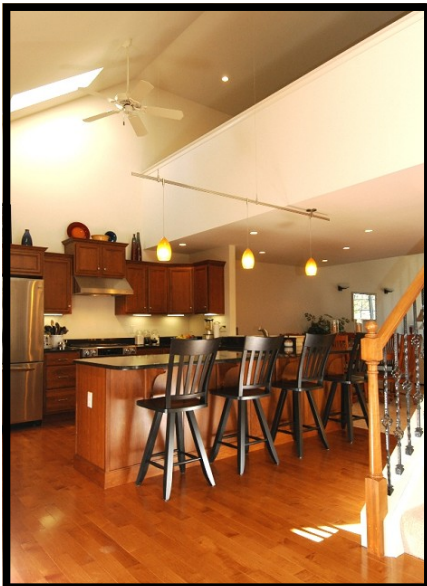

# Free

**HARDWOOD FLOORS**  
In Foyer, Hallway and Kitchen

# Free

**GRANITE KITCHEN COUNTERTOP**  
Includes stainless steel under mount sink  
and pullout sprayer faucet

(Hardwood: Bruce Dundee; Granite: Group A; Sink: Elkay ELUH3118; Faucet: Moen Salora)

- Offer valid on FIRST Serene sold from inventory (Unit 18 or 23).
- Offer is valid until November 30, 2008.
- Closing to take place by 2/28/2009.
- Cannot be combined with other offers.
- Ask Sales Representative for information.