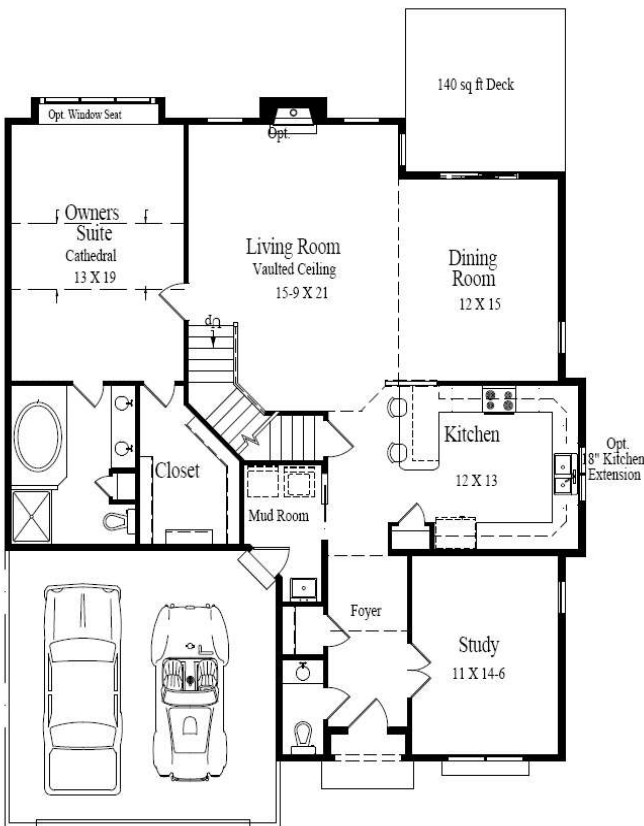

Regent's Park

FIRST FLOOR

**SECOND FLOOR
2 BR option**

**SECOND FLOOR
3 BR option**

**2 Story - 2,290 Square Feet
2 BR 2½ Bath w/Loft - or - 3 BR 2½ Bath**

AMBER