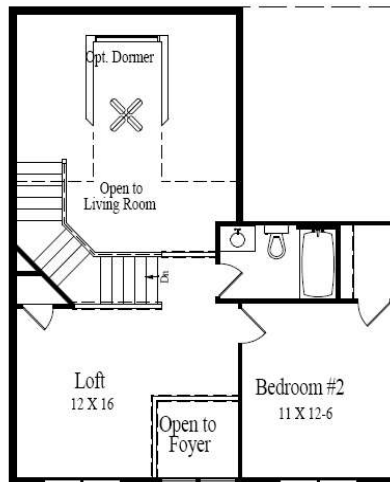

Regent's Park

FIRST FLOOR

**SECOND FLOOR
2 BR option**

**SECOND FLOOR
3 BR option**

**2 Story - 2,290 Square Feet
2 BR 2½ Bath w/Loft - or - 3 BR 2½ Bath**

AMBER