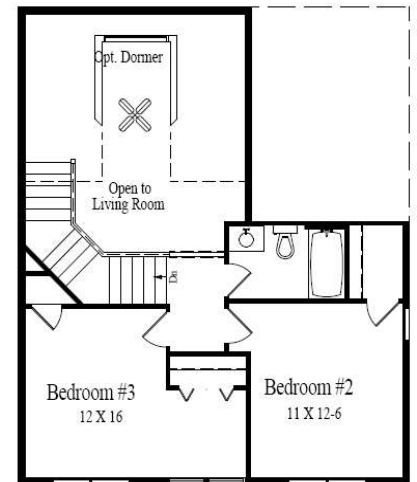

Regent's Park

FIRST FLOOR

**SECOND FLOOR
2 BR option**

**SECOND FLOOR
3 BR option**

**2 Story - 2,290 Square Feet
2 BR 2½ Bath w/Loft - or - 3 BR 2½ Bath**

AMBER