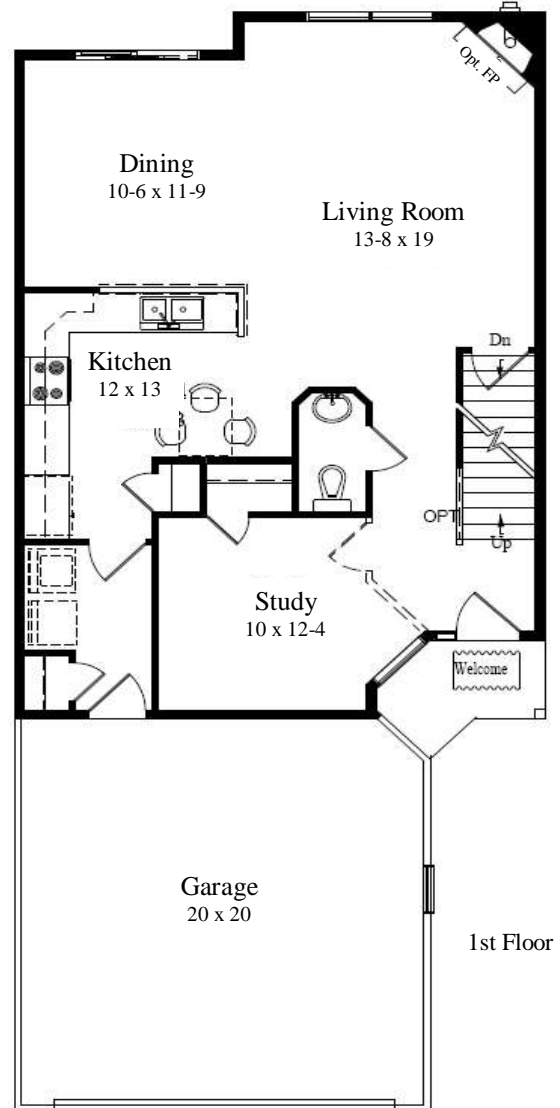

*Regent's Park*

2nd Floor

Approximately 1,753 sq. ft.

1st Floor

**DAWN**