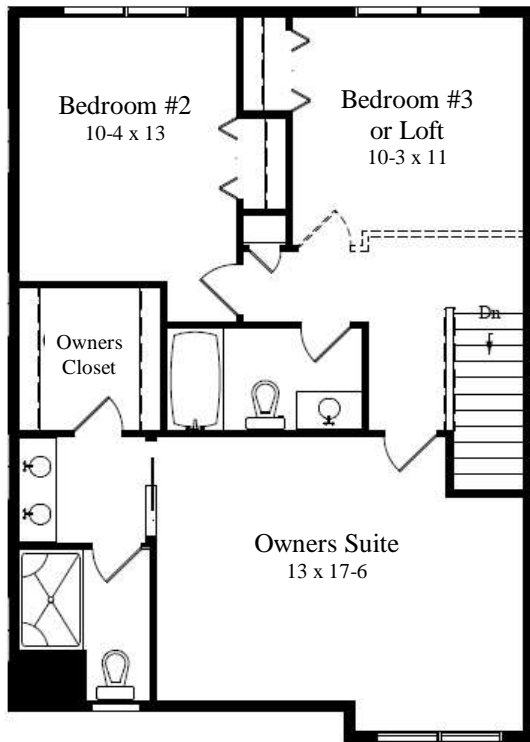

*Regent's Park*

2nd Floor

Approximately 1,753 sq. ft.

1st Floor

**DAWN**