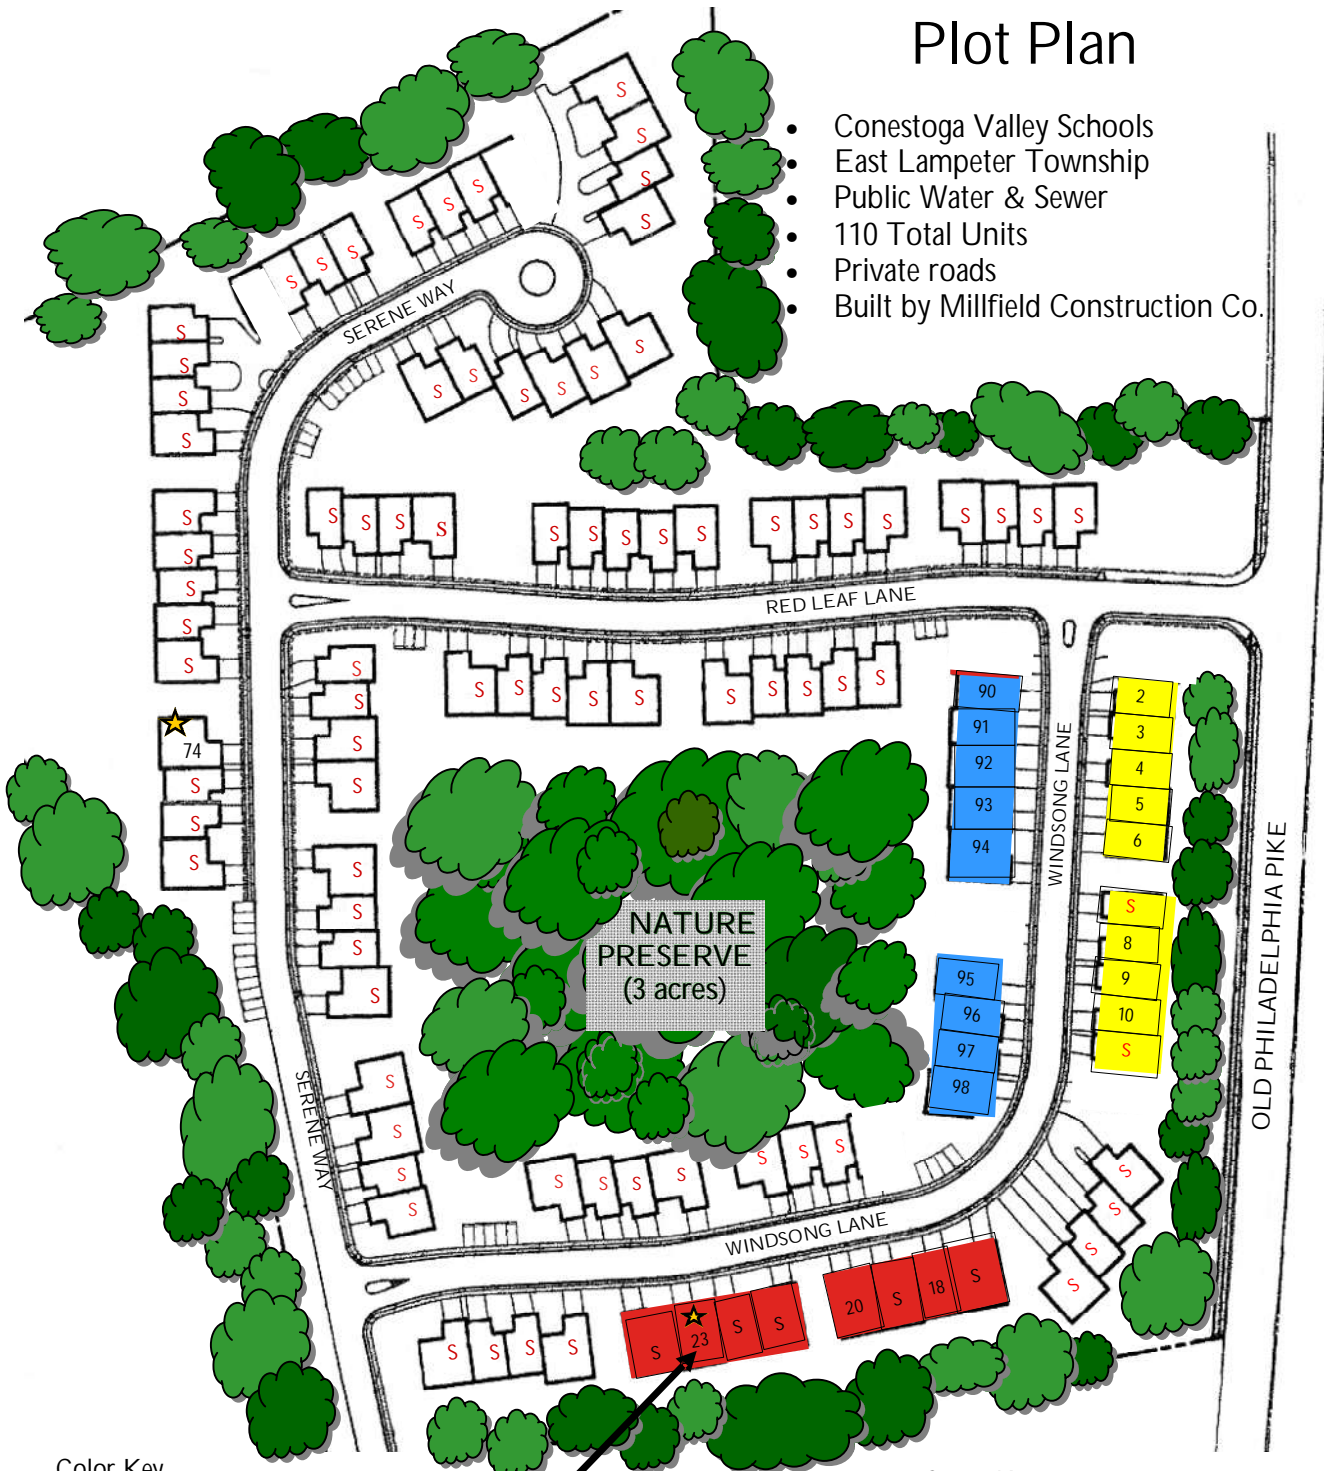

Regent's Park

Ng

Plot Plan

- Conestoga Valley Schools
- East Lampeter Township
- Public Water & Sewer
- 110 Total Units
- Private roads
- Built by Millfield Construction Co.

Color Key

- ◆ A-zone
- ◆ B-zone
- ◆ C-zone

Status Key

- S - Sold
- P - Contract Pending
- ★ - Available for Quick Delivery

#23 is MODEL HOME